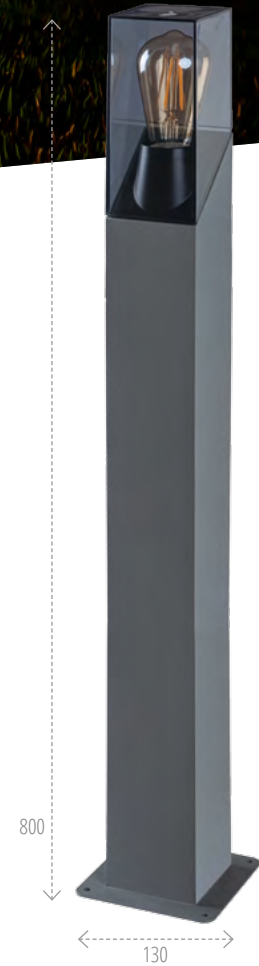

36545
LAVEN 80 GR