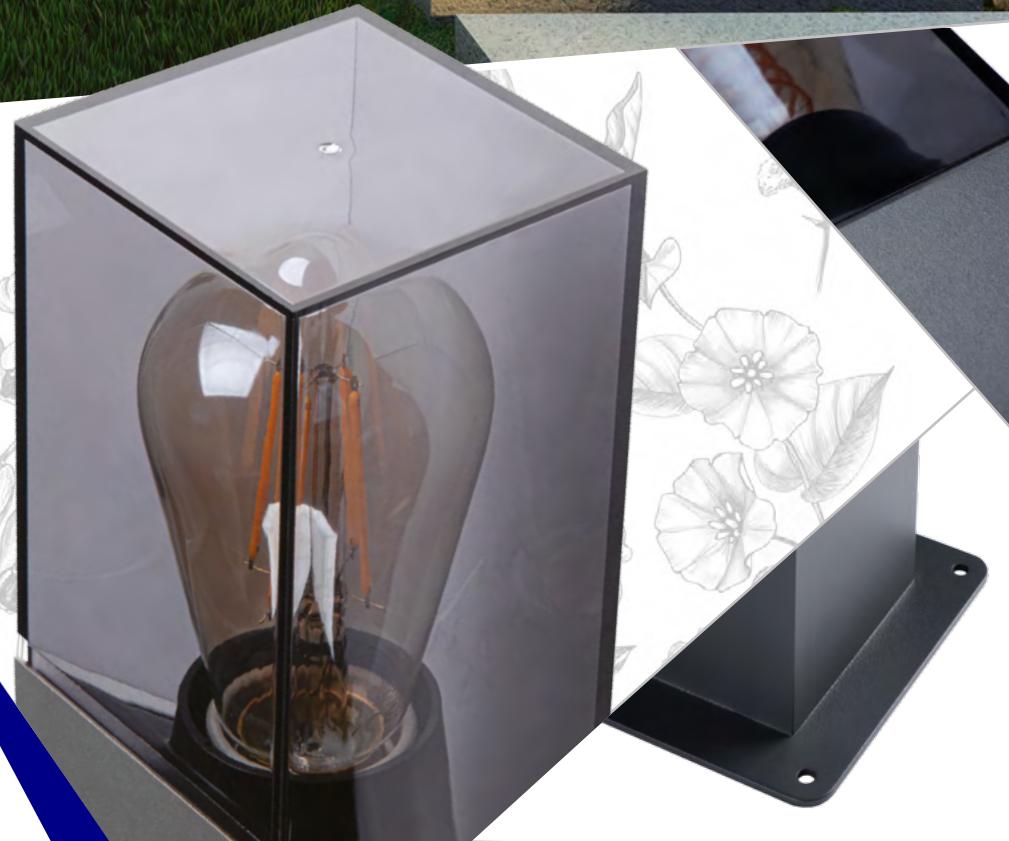

* CHECK SMART LIGHT SOURCES

Kanlux

GARDEN LUMINARY
WITH REPLACEABLE LIGHT SOURCE

Kanlux PRESO

max
10W

E27*

IP 44

Aluminum
alloy

36543
PRESO EL 18 GR

36542
PRESO 30 GR

36541
PRESO 50 GR

36540
PRESO 80 GR

Kanlux

GARDEN LUMINARY
WITH REPLACEABLE LIGHT SOURCE

Kanlux LAVEN

max
10W