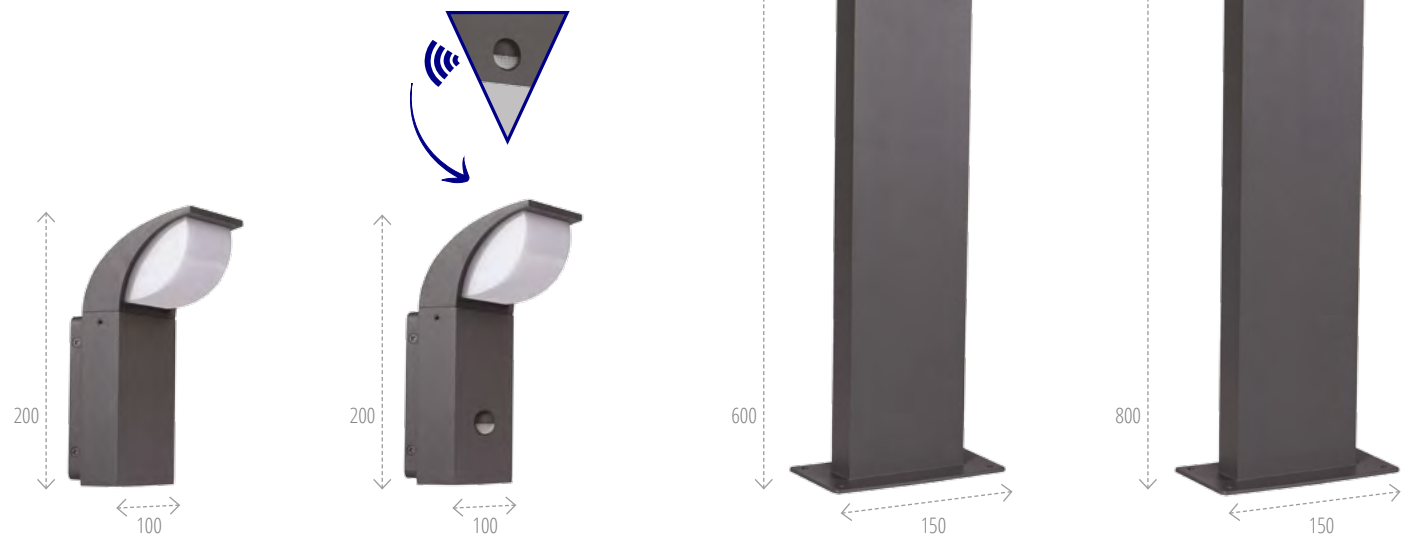

* CHECK SMART LIGHT SOURCES

Kanlux

GARDEN LED LUMINARY

Kanlux ABETE

Kanlux

-  max 7W
-  540lm
-  4000K
-  30 000H
-  44
-  Aluminum alloy

36572
ABETE LED EL 20 GR

36573
ABETE LED EL 20 SE-GR