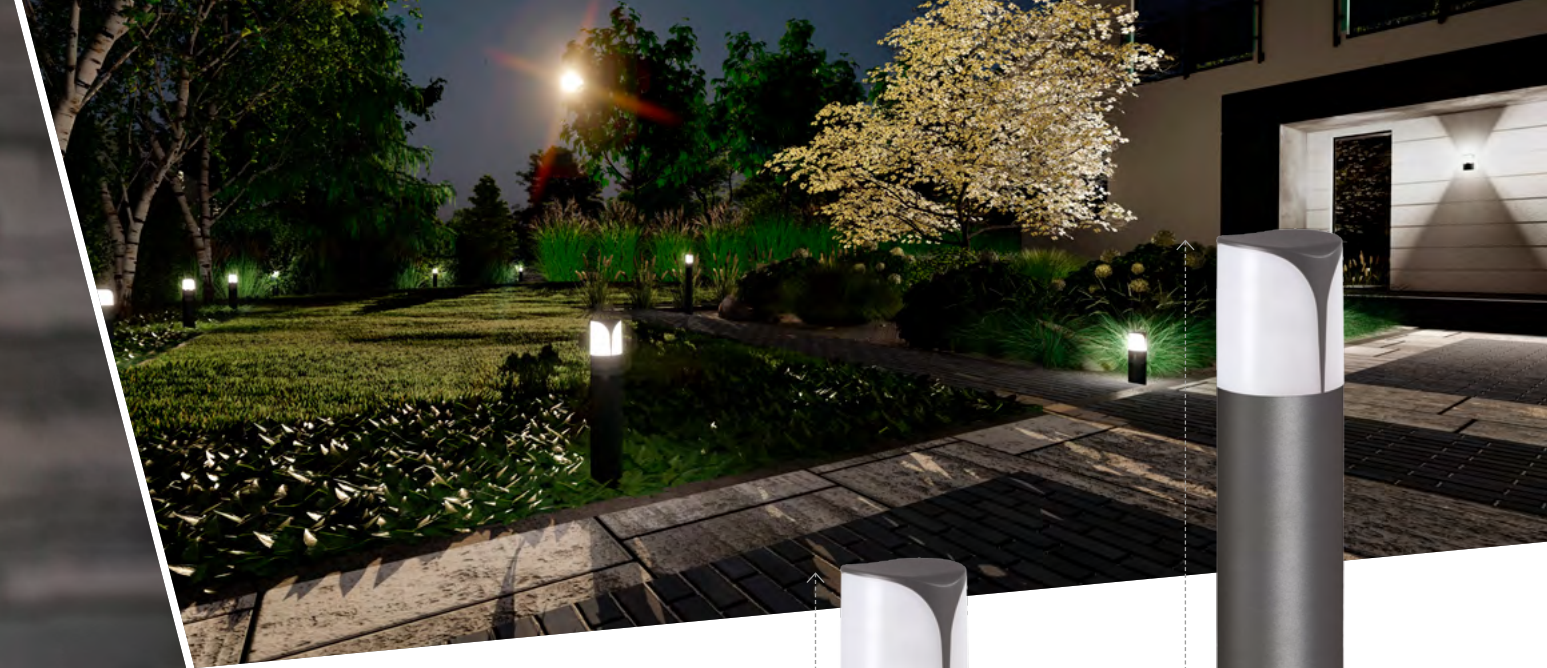

* CHECK SMART LIGHT SOURCES

Kanlux

GARDEN LUMINARY
WITH REPLACEABLE LIGHT SOURCE

Kanlux PRESO

max
10W

E27*

IP 44

Aluminum
alloy